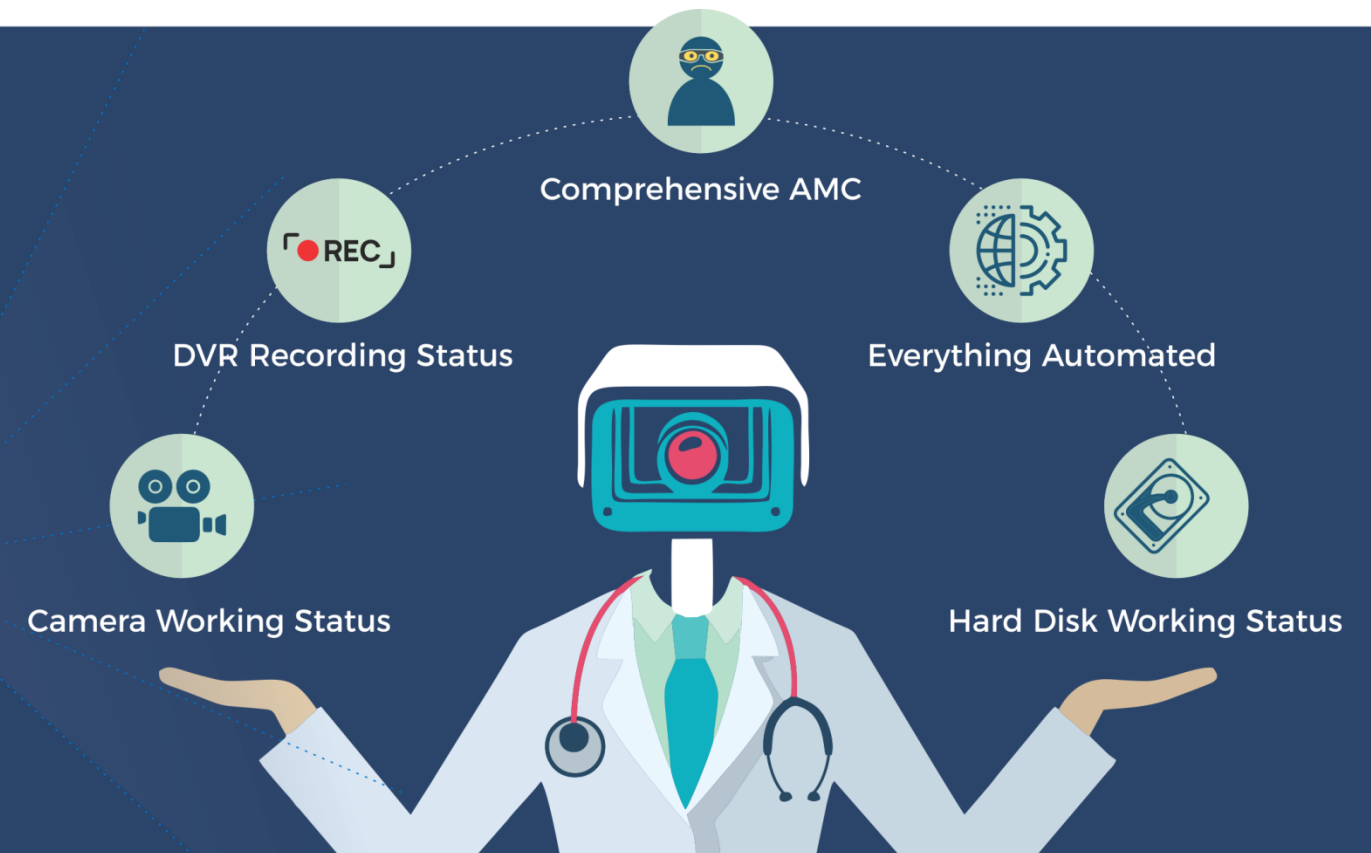

WHO WE ARE

MAKING CAMERA SMARTER

MAKE YOUR
CAMERAS DO MUCH MORE...

We happen to be a new age E-surveillance company, which provides, the unique combination of both Active Monitoring through its state-of-the-art Command Centre, as well as, AI-based Video Analytics Solutions to generate tangible benefits for our customers.

They Key differentiators from all other System integrators is our desire to first keenly study the need on Why you need surveillance equipment's in the first place. Whether you are facing any theft issue or looking out for checking your employee efficiency or internal SOP adherence, your customer experience, or mere Government compliance.

SERVICES CCTV DOCTOR

MAKING CAMERA SMARTER

**PROTECTING WHAT YOU
CANNOT REPLACE...**

CCTV Doctor is an online diagnostic and AMC service that will not only check all your cameras and DVRs at all your locations every day but will also provide you with comprehensive AMC with one single TAT Pan India. We provide you with a beautiful Dashboard to check all your reports.

SERVICES CCTV Live

MAKING CAMERA SMARTER

**SECURITY.
THERE. NOW.**

As the name suggests, we provide a professional Live Monitoring service to our customers who are looking for Live Monitoring for sensitive areas in their premises. This service may be used to detect pilferage or theft, but it is highly applicable to observe certain specific actions that are extremely critical to any organization & which require immediate action.