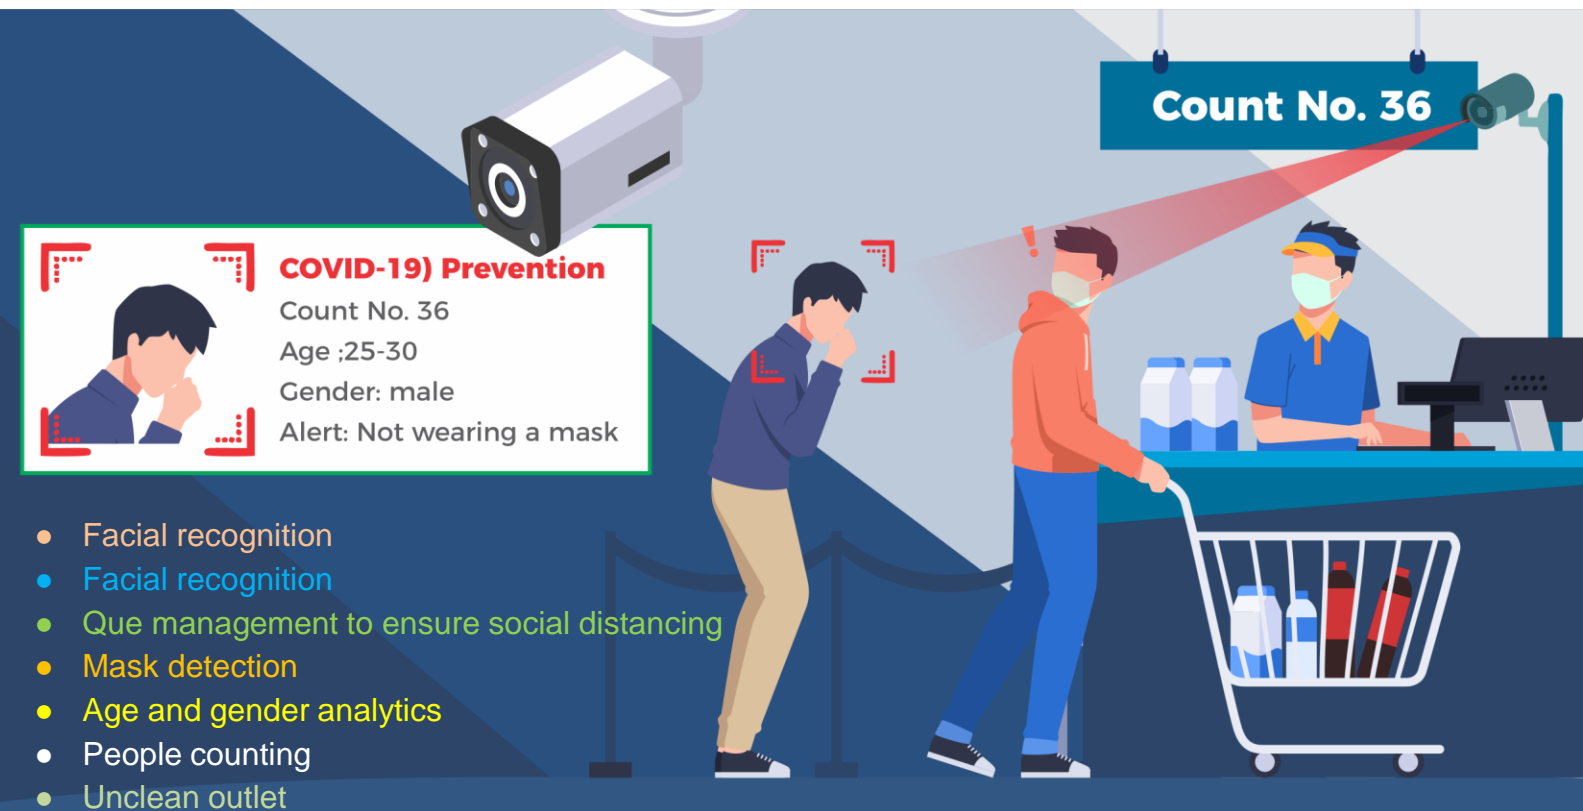

WHEN YOU WANT
THE **BEST...**

As the name suggests, Artificial intelligence-based Video Analytics utilizes computer software programs that analyze the images from video surveillance cameras to recognize humans, vehicles, objects, and events & help organizations derive valuable output.